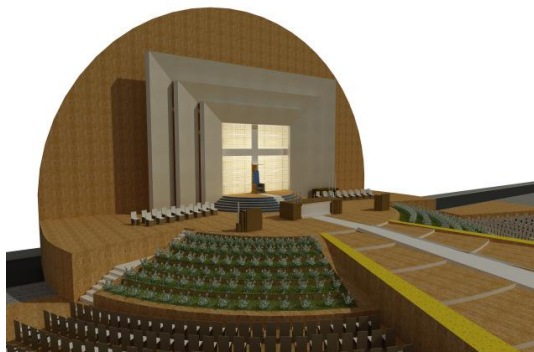

Allestimento